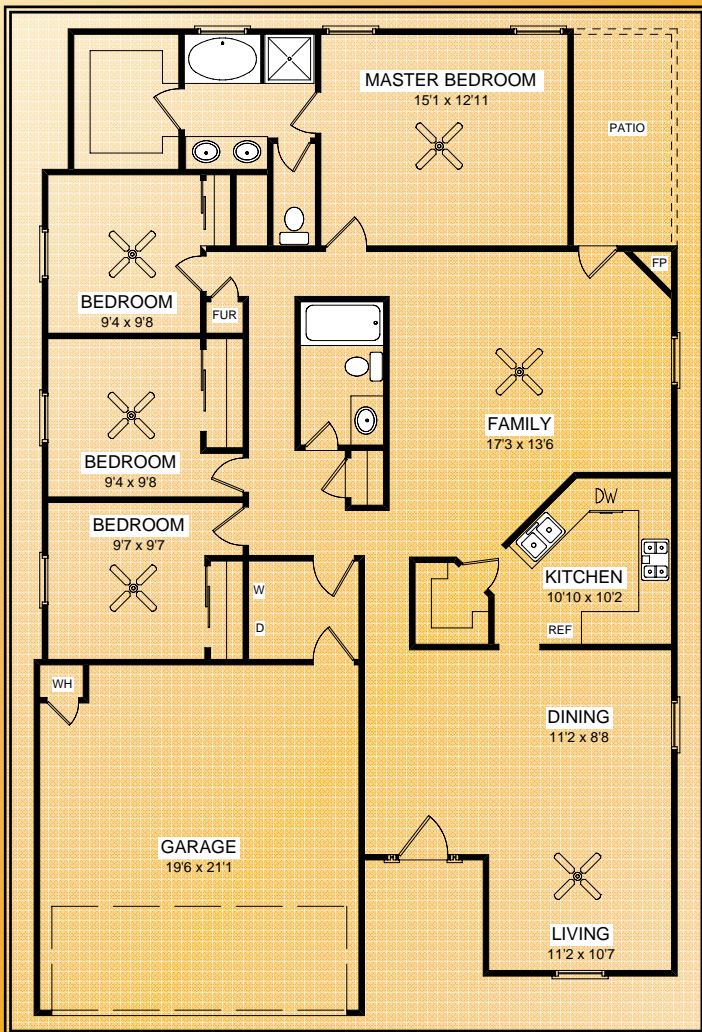

\$169,000
NorthEast

5556 Manuel Moreno

MLS # 391367
Apx 1798 sq. ft.
Apx Taxes \$4160

EPISD
Tom Lea Elem.
Richardson Middle
Andress High

Welcome Home!

Beautiful single level home with 4 bedrooms and 2 full baths. Unique and stylish interior paint. Gorgeous landscaping front and back yards.

Additional Features:

- Stainless steel appliances;
- Den with fireplace.
- Refrigerated air.
- Formal Living/Dining

Call me for a tour!

Century 21
The Edge
(915) 772-0553

Jennifer Stroh
(915) 588-2338

www.ahome4u2day.com