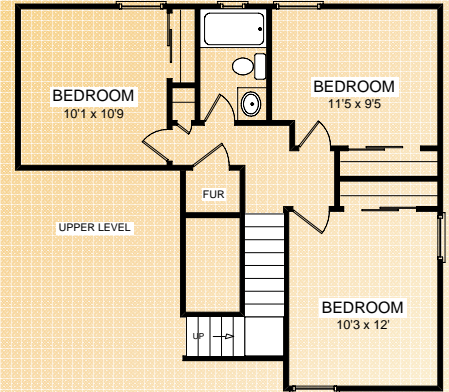

Century 21
The Edge
(915) 772-0553

Jennifer Stroh
(915) 588-2338

www.ahome4u2day.com

(915) 549-3884
aconrad@elp.rr.com

Each Office is Independently Owned and Operated. CENTURY 21® is a registered trademark of Century 21 Real Estate Corporation. Information deemed reliable, but should be verified.