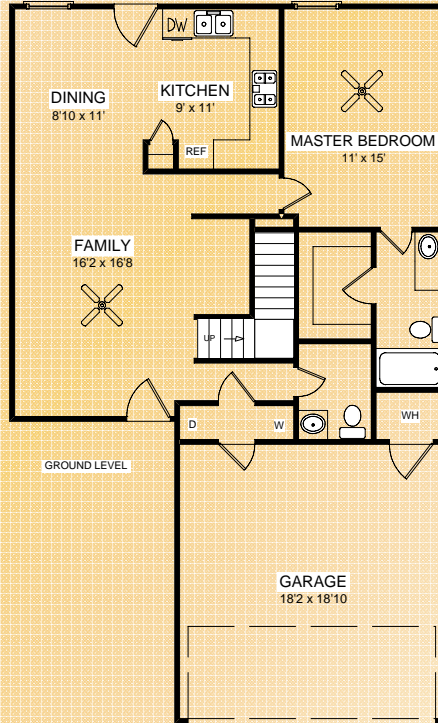

Century 21
The Edge
(915) 772-0553

Jennifer Stroh
(915) 588-2338

www.ahome4u2day.com

(915) 549-3884
aconrad@elp.rr.com

Each Office is Independently Owned and Operated. CENTURY 21® is a registered trademark of Century 21 Real Estate Corporation. Information deemed reliable, but should be verified.